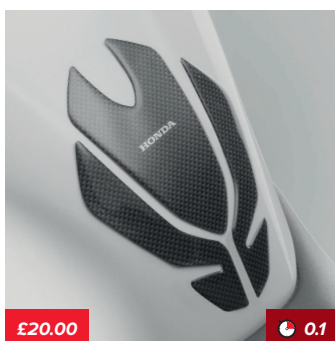

TANK PAD (TULIP SHAPED)
08P61-MGM-800A

3 piece Tulip shaped tank pad with carbon fibre effect and featuring the Honda logo. Helps to protect tank paintwork from scratches and rubbing.