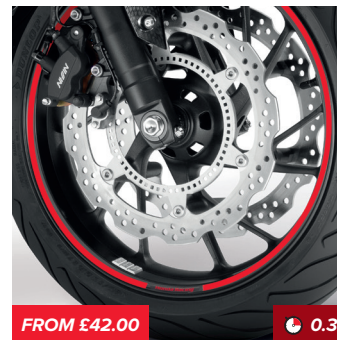

FROM £42.00

0.3

WHEEL STICKER SET
08F84-MFJ-820A

A Wheel Rim Strip Sticker Set including optional Honda Racing logo for two 17-inch wheels. The set contains round-shaped 3-piece strips for easy application and is available in a choice of colours.