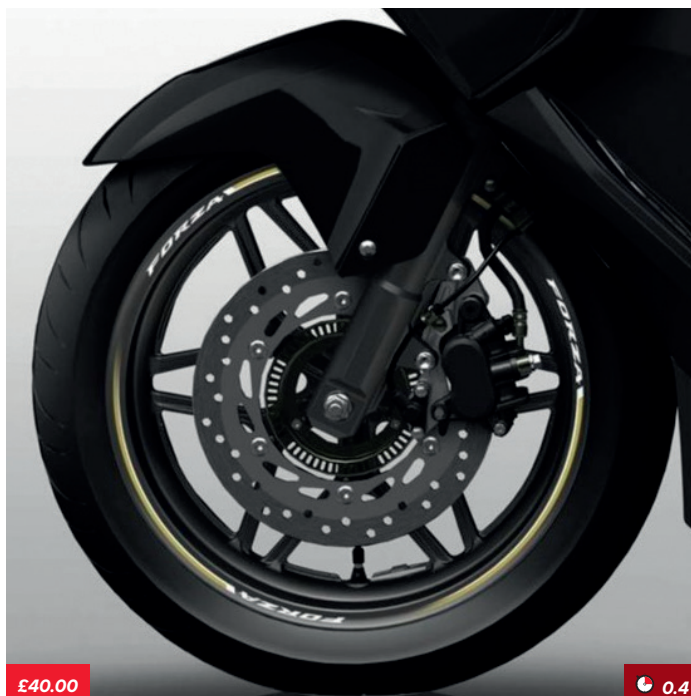

£40.00

0.4

WHEEL DECAL KIT

- **08F76-K40-F01ZM** GOLD METALLIC
- **08F76-K40-F01ZN** CANDY GRACEFUL RED
- **08F76-K40-F01ZP** SAHARA BLUE METALLIC

Contains round-shaped 3-piece strips for easy application and a perfect fit on both front and rear wheels.

Please note: Prices include VAT, but do not include fitting.

Issue date: 04/2018

Please ask your local Dealer for advice on compatibility and a total fitted price, or call the Honda Contact Centre on 0845 200 8000.

Honda Genuine Accessories. Tested rigorously to ensure flawless operation, seamless fit and 'real world' durability. Guaranteed to provide long-lasting value with a two year warranty. Honda designed and engineered, **for you and your Honda.**