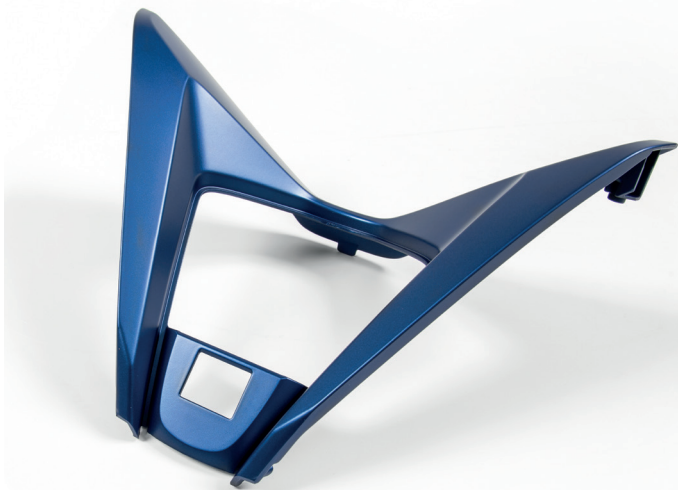

£35.00

0.3

HANDLEBAR PANEL

- **08F71-K40-F00ZC** PEARL PACIFIC BLUE
- **08F71-K40-F00ZD** MATT CYNOS GRAY METALLIC
- **08F71-K40-F00ZF** PEARL HAVANA BROWN

This garnish panel attaches to the handlebars and is colour-matched to your Forza.